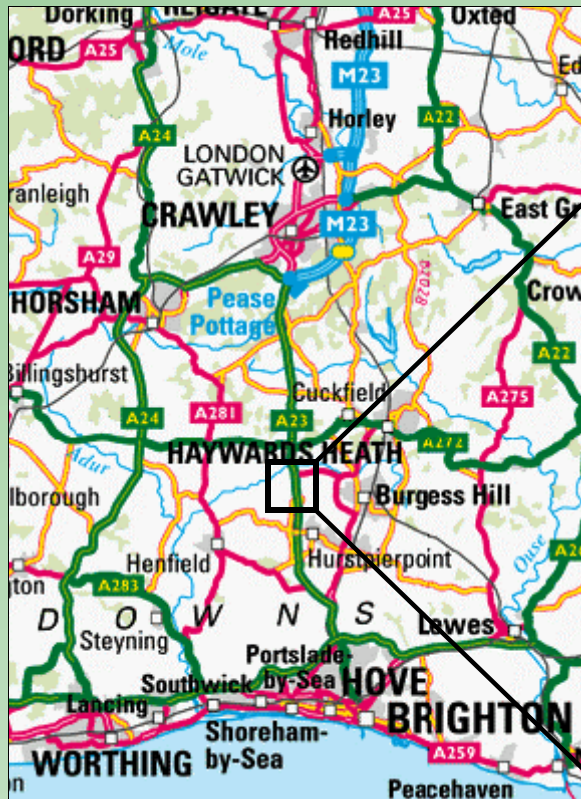

# THE ALL ENGLAND JUMPING COURSE, HICKSTEAD

## DIRECTIONS

- ◆ **From the North**  
Travel south on the A23. Pass the Burgess Hill/Hickstead Village turn off. Take the next exit sign posted the B2118 and bear right over the fly-over. Take the third exit off the roundabout. The entrance to the showground is approximately 100 meters on the left
- ◆ **From the South**  
Leave the A23 at the junction marked B2117 Hurstpierpoint  
At top of the junction turn left.  
After 200 meters turn right on the B2118. Follow the B2118 for approximately 2.5 miles. The entrance to the showground is approximately 100 meters on the left after the third roundabout